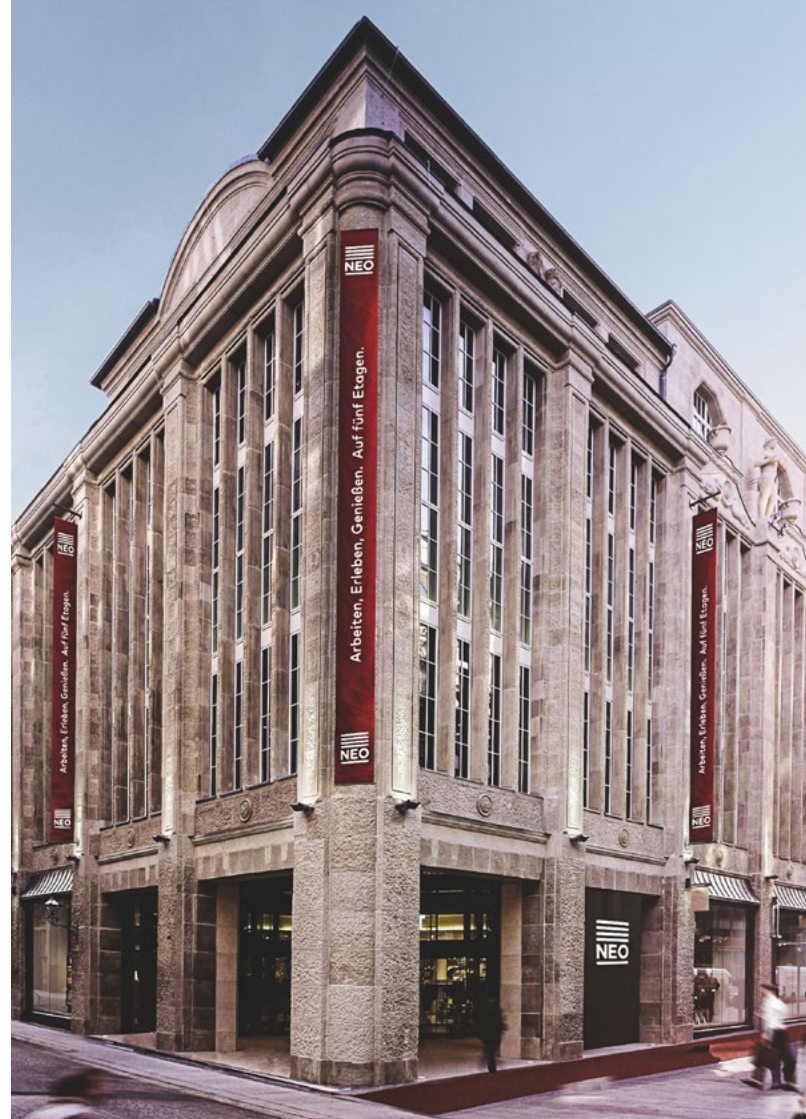

NEO LEIPZIG

NEO Leipzig is a modern landmark in the heart of the city, located directly on Peterstraße and just a few steps from Neumarkt. With its striking glass façade, the building represents Leipzig's dynamic development.

Our space on the first floor offers around 4,869 m² of fully furnished, flexible workspaces for up to 600 people, ideal for individuals, small teams and growing companies.